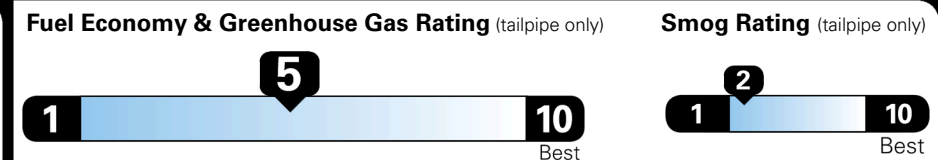

EPA DOT Fuel Economy and Environment

Gasoline Vehicle

Fuel Economy

23 MPG
combined city/hwy

20 MPG
city

27 MPG
highway

4.3 gallons per 100 miles

Midsized Cars range from 15 to 137 MPG. The best vehicle rates 146 MPGe.

You spend $5,000 more in fuel costs over 5 years compared to the average new vehicle.

Annual fuel cost $2,700